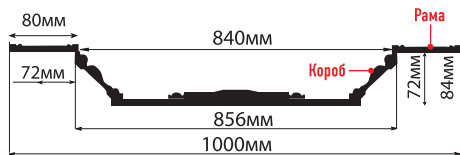

## ■ КУПОЛ

KP100-553 (1000x1000x84)

**рама:** 1000x1000x12 **короб:** 856x856x72