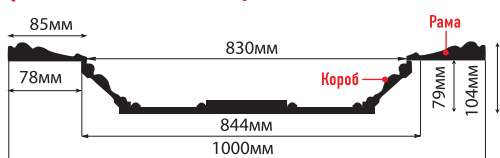

D30-40 (300x300x20)

D31-40 (300x300x32)

■ **КУПОЛ**

KP100-40 (1000x1000x104)

рама: 1000x1000x25 короб: 844x844x79