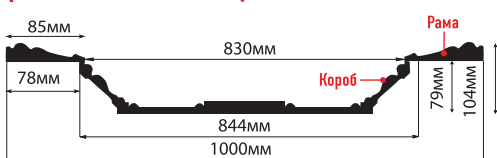

40mm 40mm 600mm

D30-42 (300x300x20)

40mm 40mm 300mm

D31-42 (300x300x32)

40mm 40mm 300mm

■ КУПОЛ

KP100-42 (1000x1000x104)

рама: 1000x1000x25 короб: 844x844x79