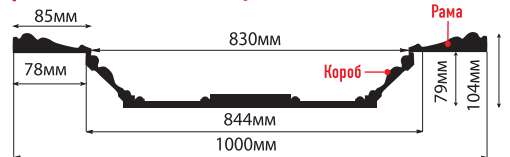

■ КУПОЛ

КР100-44 (1000x1000x104)

рама: 1000x1000x25 **короб:** 844x844x79

■ КЕССОН

КС61-44 (600x600x104)

В КОМПЛЕКТ ВХОДИТ: Рама: 600x600x25 Короб: 444x454x79

ВСТАВКИ

130-2-44
(62x62)

156-2-44
(100x100)

D207-44
(100x100x22)

157-2-44
(105x105)

D209-44
(100x100x22)

D208-44
(120x120x22)

■ ПАННО

D3060-44 (600x300x20)

D30-44 (300x300x20)

D31-44 (300x300x32)