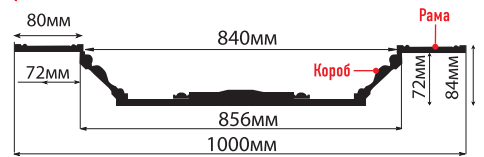

## КУПОЛ

KP100-552 (1000x1000x84)

рама: 1000x1000x12, короб: 856x856x72